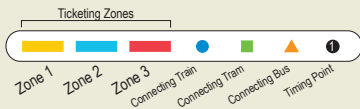

# City – Fishermens Bend

Route 235	via Williamstown Rd
Route 237	via Lorimer St
Route 238	Port Melbourne via Lorimer St > Salmon St

For Train, Tram and Bus Information, visit: [www.metlinkmelbourne.com.au](http://www.metlinkmelbourne.com.au) or call 131 638  
 Metcard Helpline (TTY) 1800 652 313  
 MAP NOT TO SCALE