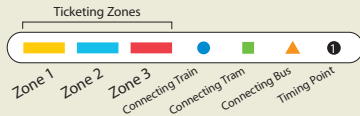

Ringwood

Route 304 City – Ringwood via The Pines

Route 364 Doncaster Shoppingtown – Ringwood

For Train, Tram and Bus Information, visit: www.metlinkmelbourne.com.au or call 131 638 Metcard Helpline (TTY) 1800 652 313

MAP NOT TO SCALE