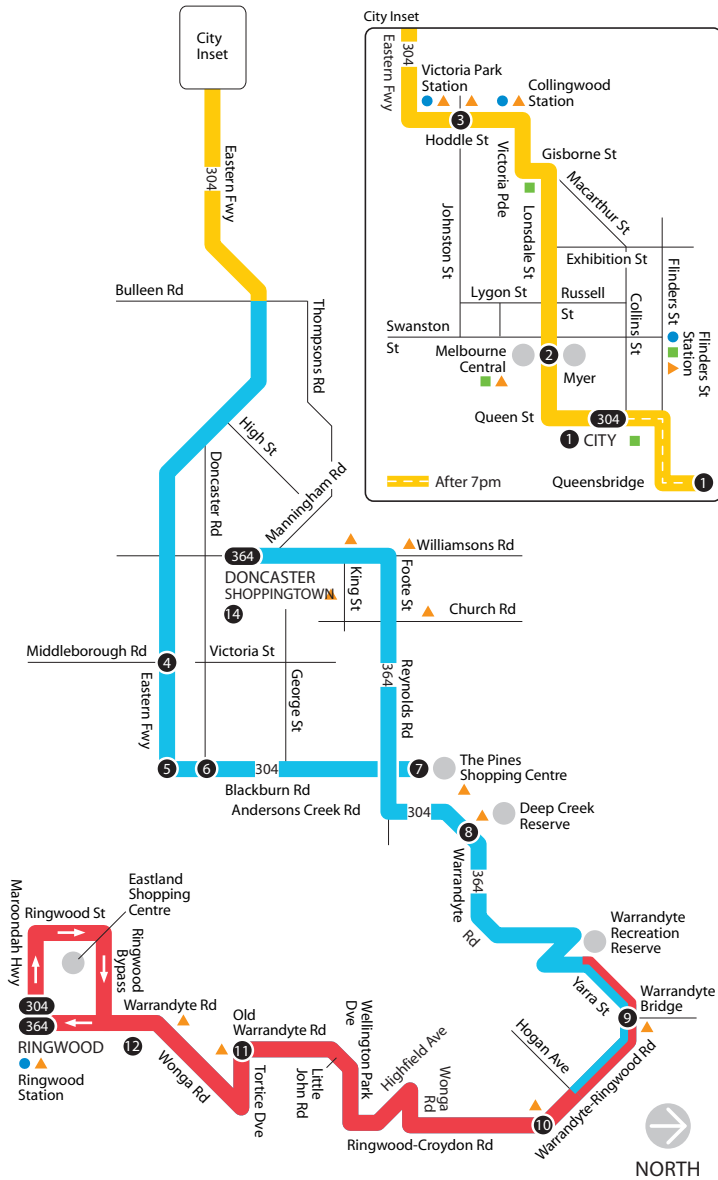

Ringwood

Route 304 City – Ringwood via The Pines

Route 364 Doncaster Shoppingtown – Ringwood

For Train, Tram and Bus Information, visit: www.metlinkmelbourne.com.au or call 131 638 Metcard Helpline (TTY) 1800 652 313

MAP NOT TO SCALE