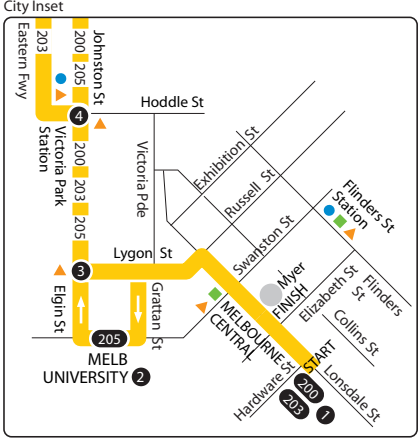

# Bulleen/Doncaster Shoppingtown

Route 200	City – Doncaster S'town via Bulleen
Route 203	City – Doncaster S'town via Eastern Fwy
Route 205	Melb University – Doncaster via Kew Junction

For Train, Tram and Bus Information, visit: [www.metlinkmelbourne.com.au](http://www.metlinkmelbourne.com.au) or call 131 638 Metcard Helpline (TTY) 1800 652 313

MAP NOT TO SCALE