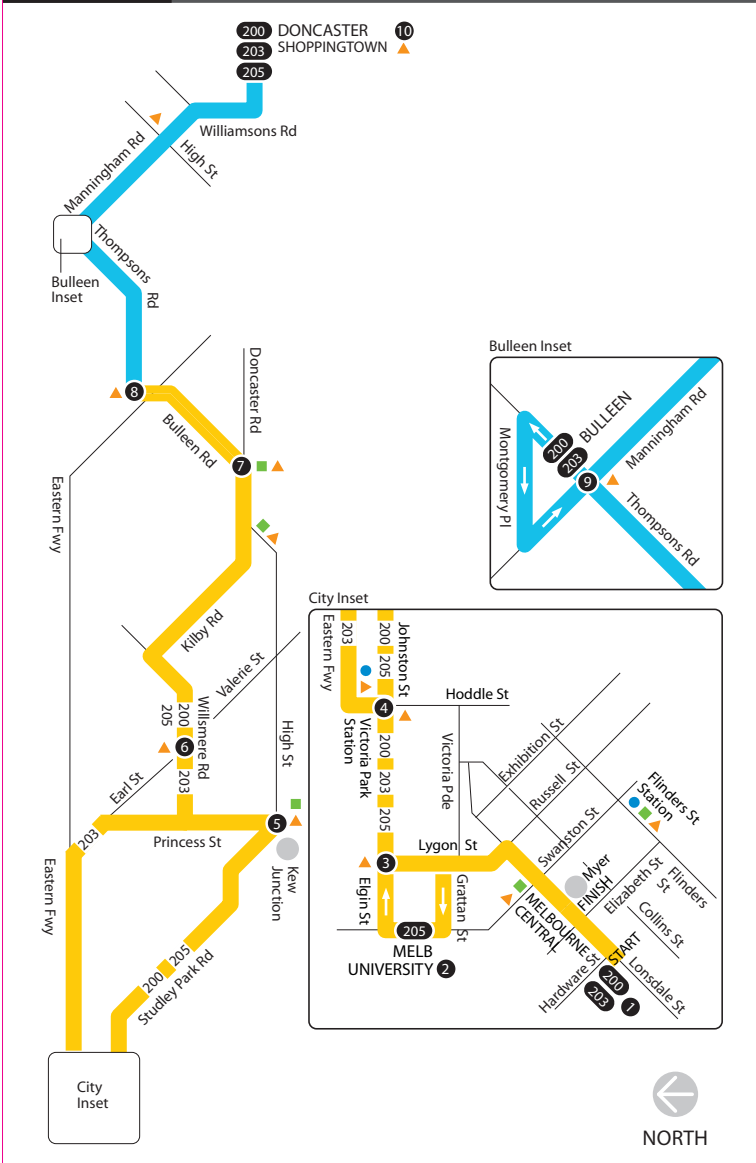

# Bulleen/Doncaster Shoppingtown

Route 200	City – Doncaster S'town via Bulleen
Route 203	City – Doncaster S'town via Eastern Fwy
Route 205	Melb University – Doncaster via Kew Junction

For Train, Tram and Bus Information, visit: [www.metlinkmelbourne.com.au](http://www.metlinkmelbourne.com.au) or call 131 638 Metcard Helpline (TTY) 1800 652 313

MAP NOT TO SCALE